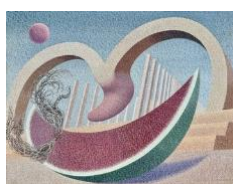

FRIENDS

With artist's stamp verso

Acrylic on canvas

Image H. 30 cm. x W. 40 cm., H. 12 in. x W. 15 3/4

in.

Framed H. 35 cm. x W 46 cm., H. 14 in. x W. 18 in.

(WB1529)

£ 7,850