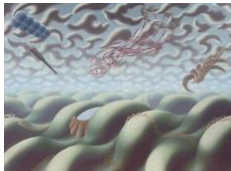

CANNON BALLOONS

With artist's stamp verso

Acrylic on canvas

Image H. 114.5 cm. x W. 152.5 cm., H. 45 in. x W. 60 in.

(WB1607)

£ 32,000