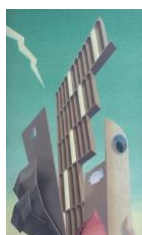

THE END

With artist's stamp verso

Acrylic on canvas

Image H. 162.5 cm. x W. 96.5 cm., H. 64 in. x W. 38

in.

(WB1608)

£ 28,000